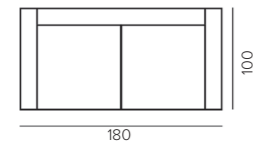

DAKOTA SOFA 180