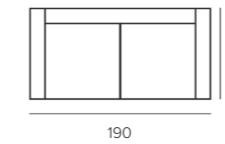

LAGOS SLEEPING SOFA
(incl. sleeping system)
LAG195