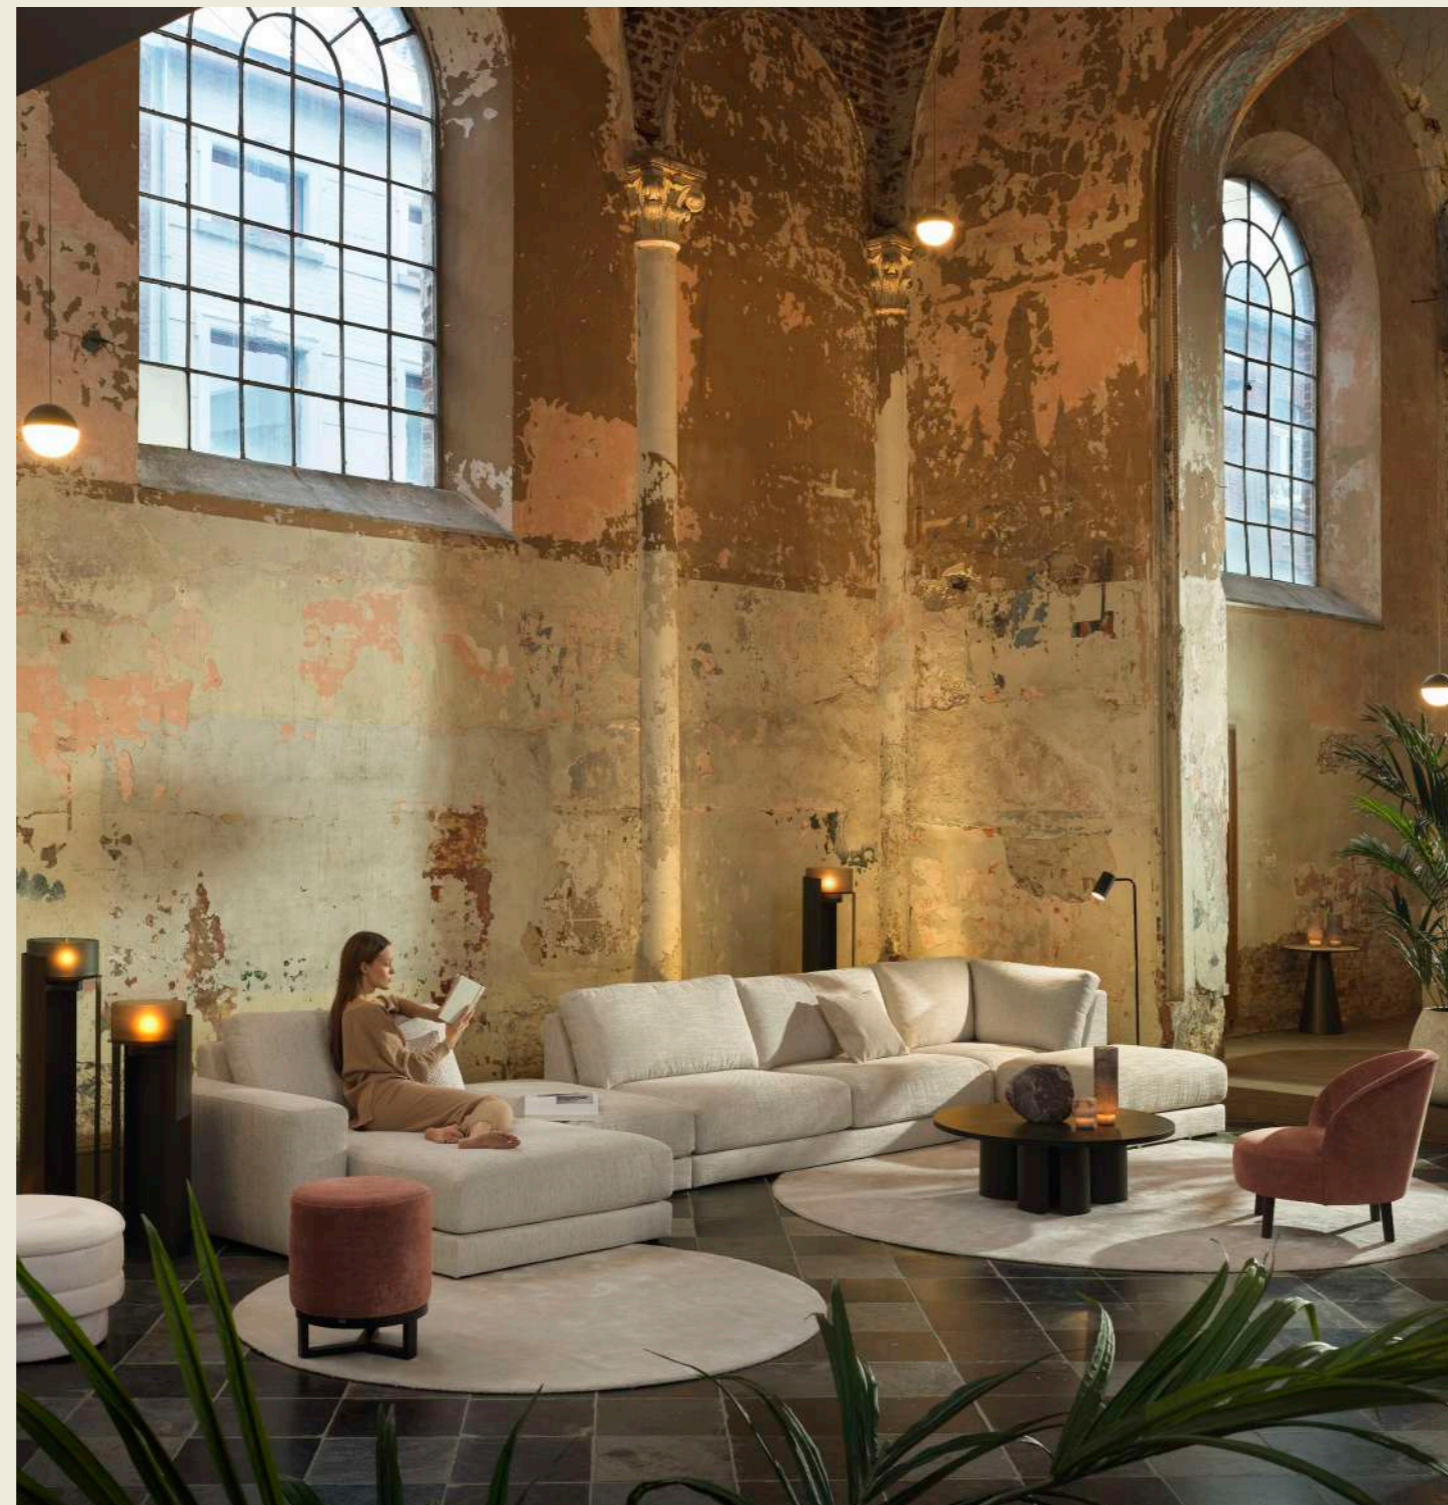

EXPANDING CULTURAL KNOWLEDGE

The cosmopolitan is constantly expanding its horizon.
By reading books, visiting museums, or simply
following up on today's social themes.
Being open-minded to all new influences.

TO SPARK IMAGINATION AND FEED CURIOSITY