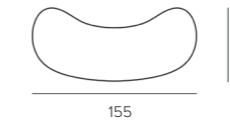

CURVE STOOL
CUR155S