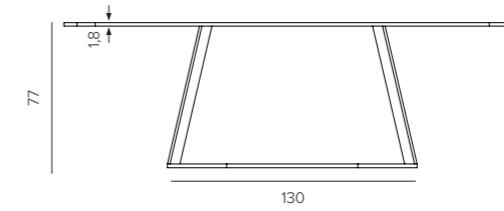

AMMAN DINING TABLE
TA1-C6/MIX

TECHNICAL SPECIFICATIONS
Ceramic top in combination with a powdercoated metal base.