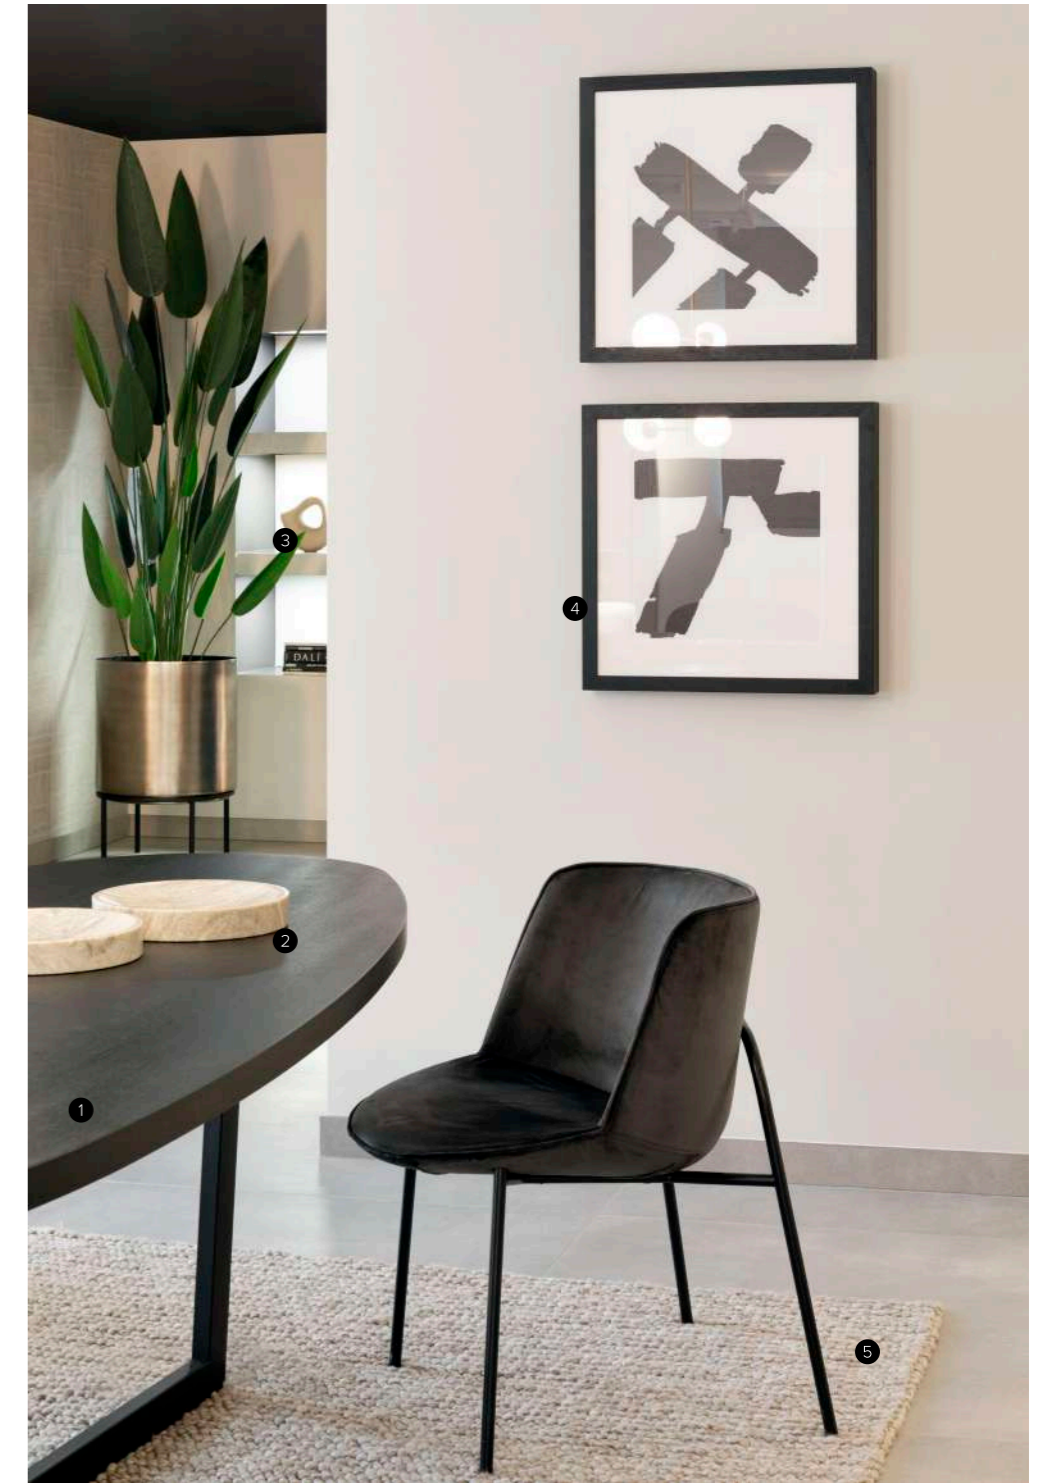

- 1 **JAVA dining table L** / metal/ oak veneer - dark stained / L240 X W113 x H75 CM / FU7-W3/BLA
- 2 **NEBO centerpiece** / morchana marble / D30 X H4 CM / LV5-C7/MOR
- 3 **OHRID statue** / stoneware / L22 X W7,5 X H22 CM / LV9-C6/BE
- 4 **IVAN MELOTTI artwork** / print on paper/ wooden frame / L55 X W55 X H10 CM / EF437 SET/2
- 5 **YUKON carpet** / wool/ polyester / L200 X W300 CM / YUK200300/BE