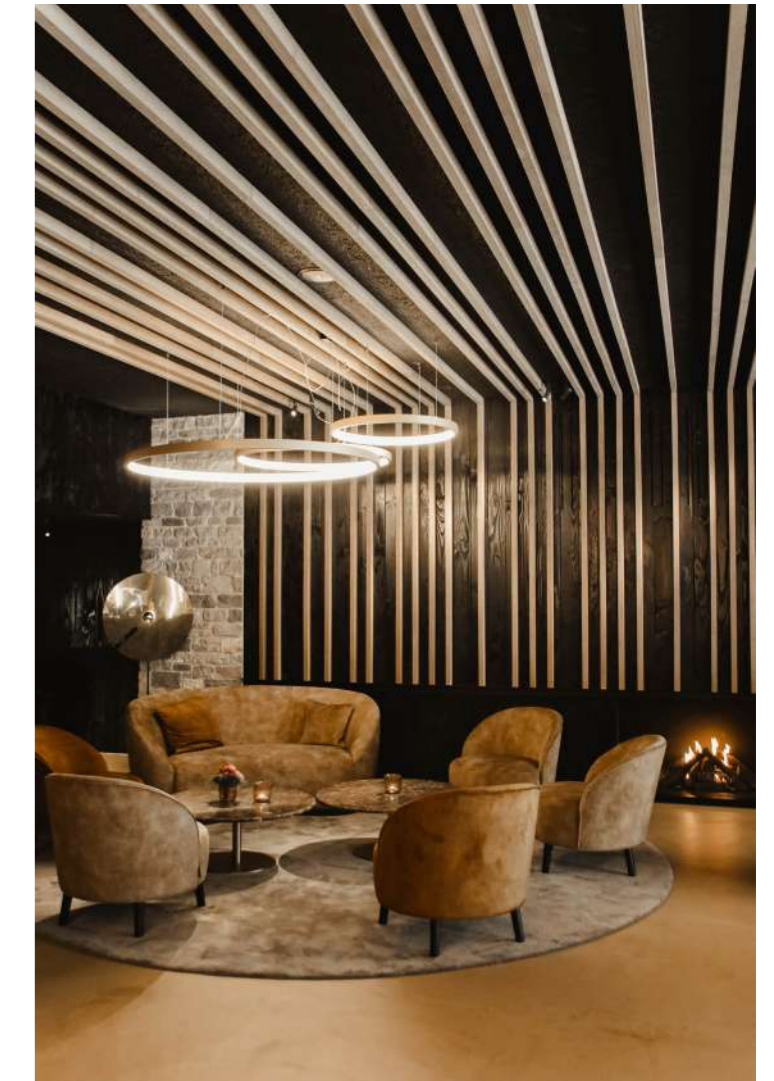

Two-star restaurant Slagmolen, established in an authentic water mill situated in Oudsbergen, belongs to the Belgian top of culinary experience. Our interior made for a serene atmosphere, aligning the concept as a complete experience.

02 | HOTEL LE SANGLIER DES ARDENNES

The lobby we created radiates warmth and luxury to have visitors wait in style whilst also offering them a spot to relax and unwind. A place to let your guests have a taste of the experience of your concept. A dazzling first impression.