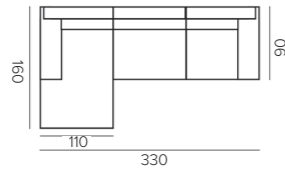

LUGANO LEFT CORNER SOFA
LUG160-330