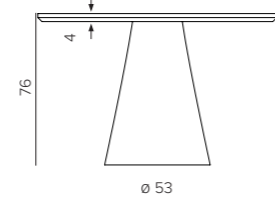

∅ 53

TECHNICAL SPECIFICATIONS

Ceramic top in combination with a powdercoated metal base.