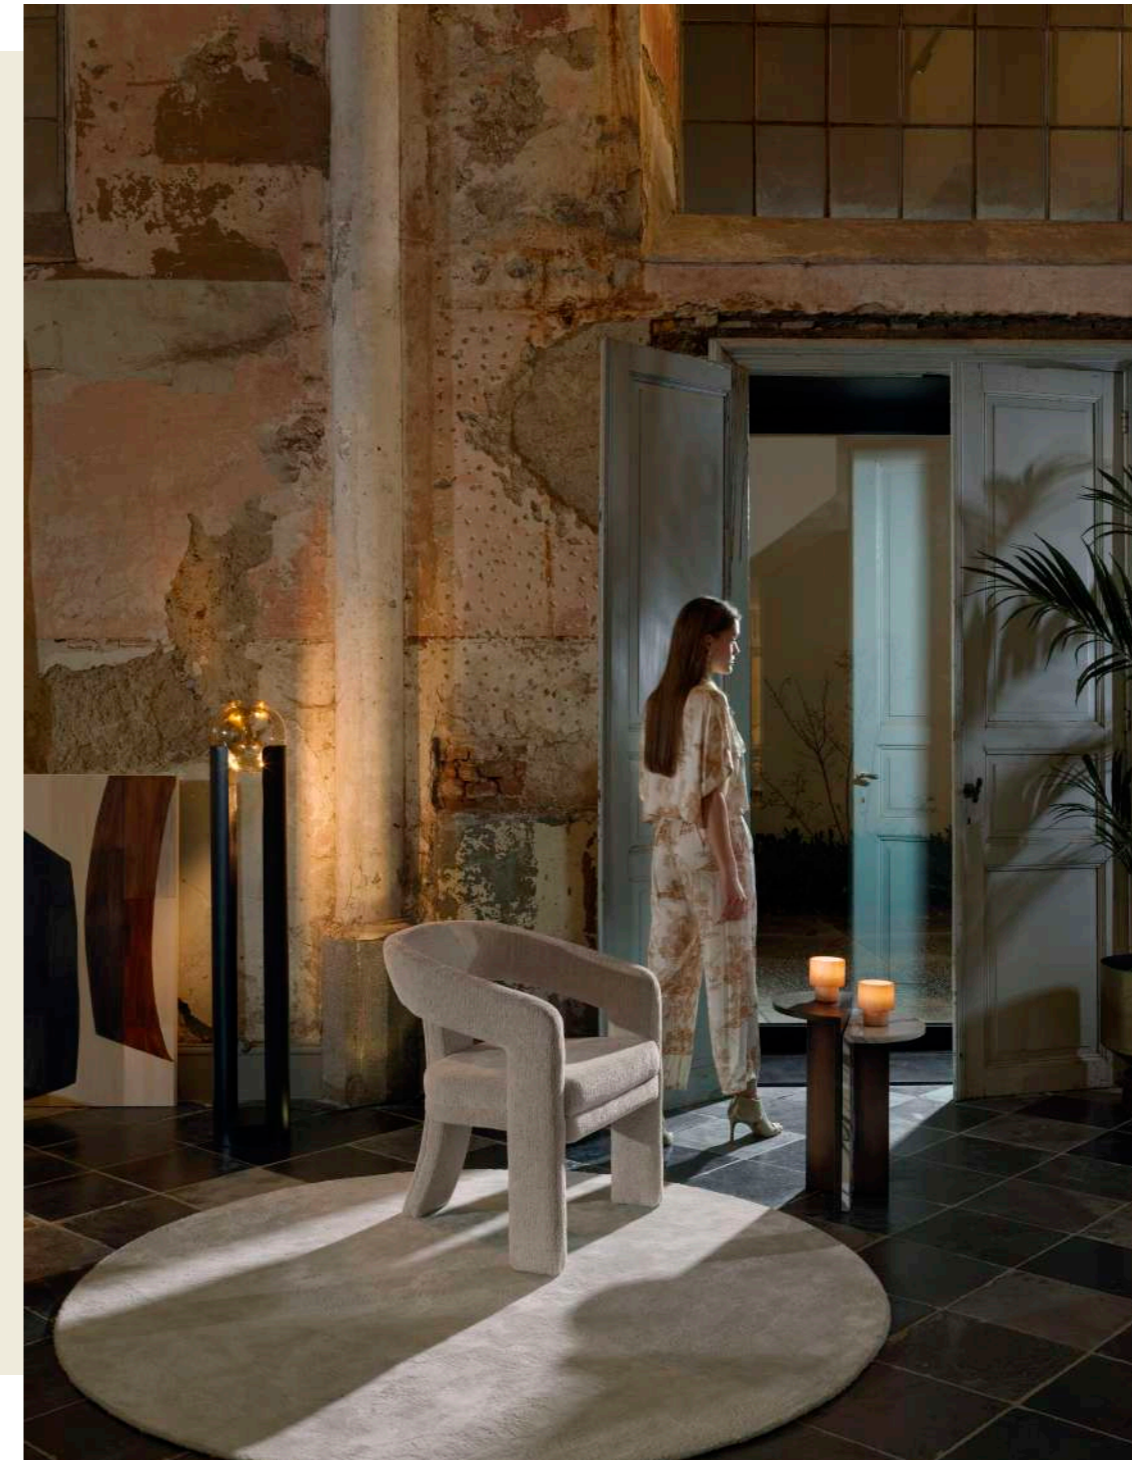

ESCAPE THE
ORDINARY

EXPLORING NEW PLACES

With a constant urge to see the world, the cosmopolitan loves to discover new places. Whether we are talking about big cities, different cultures or hidden treasures; the goal is to travel far enough to meet themselves.