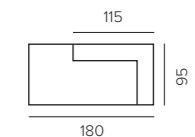

CALI CHAISE LONGUE
CALI95180L