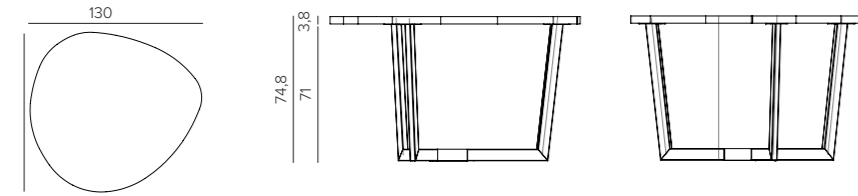

JAVA DINING TABLE S
FU7-W1

TECHNICAL SPECIFICATIONS
Top in MDF with veneer finish combined with a black powdercoated metal frame.