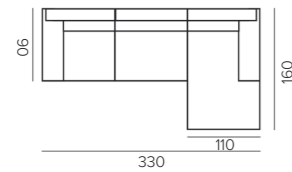

LUGANO RIGHT CORNER SOFA
LUG330-160