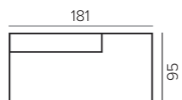

CALI LOUNGE RIGHT SOFA
CALI180R/BO07