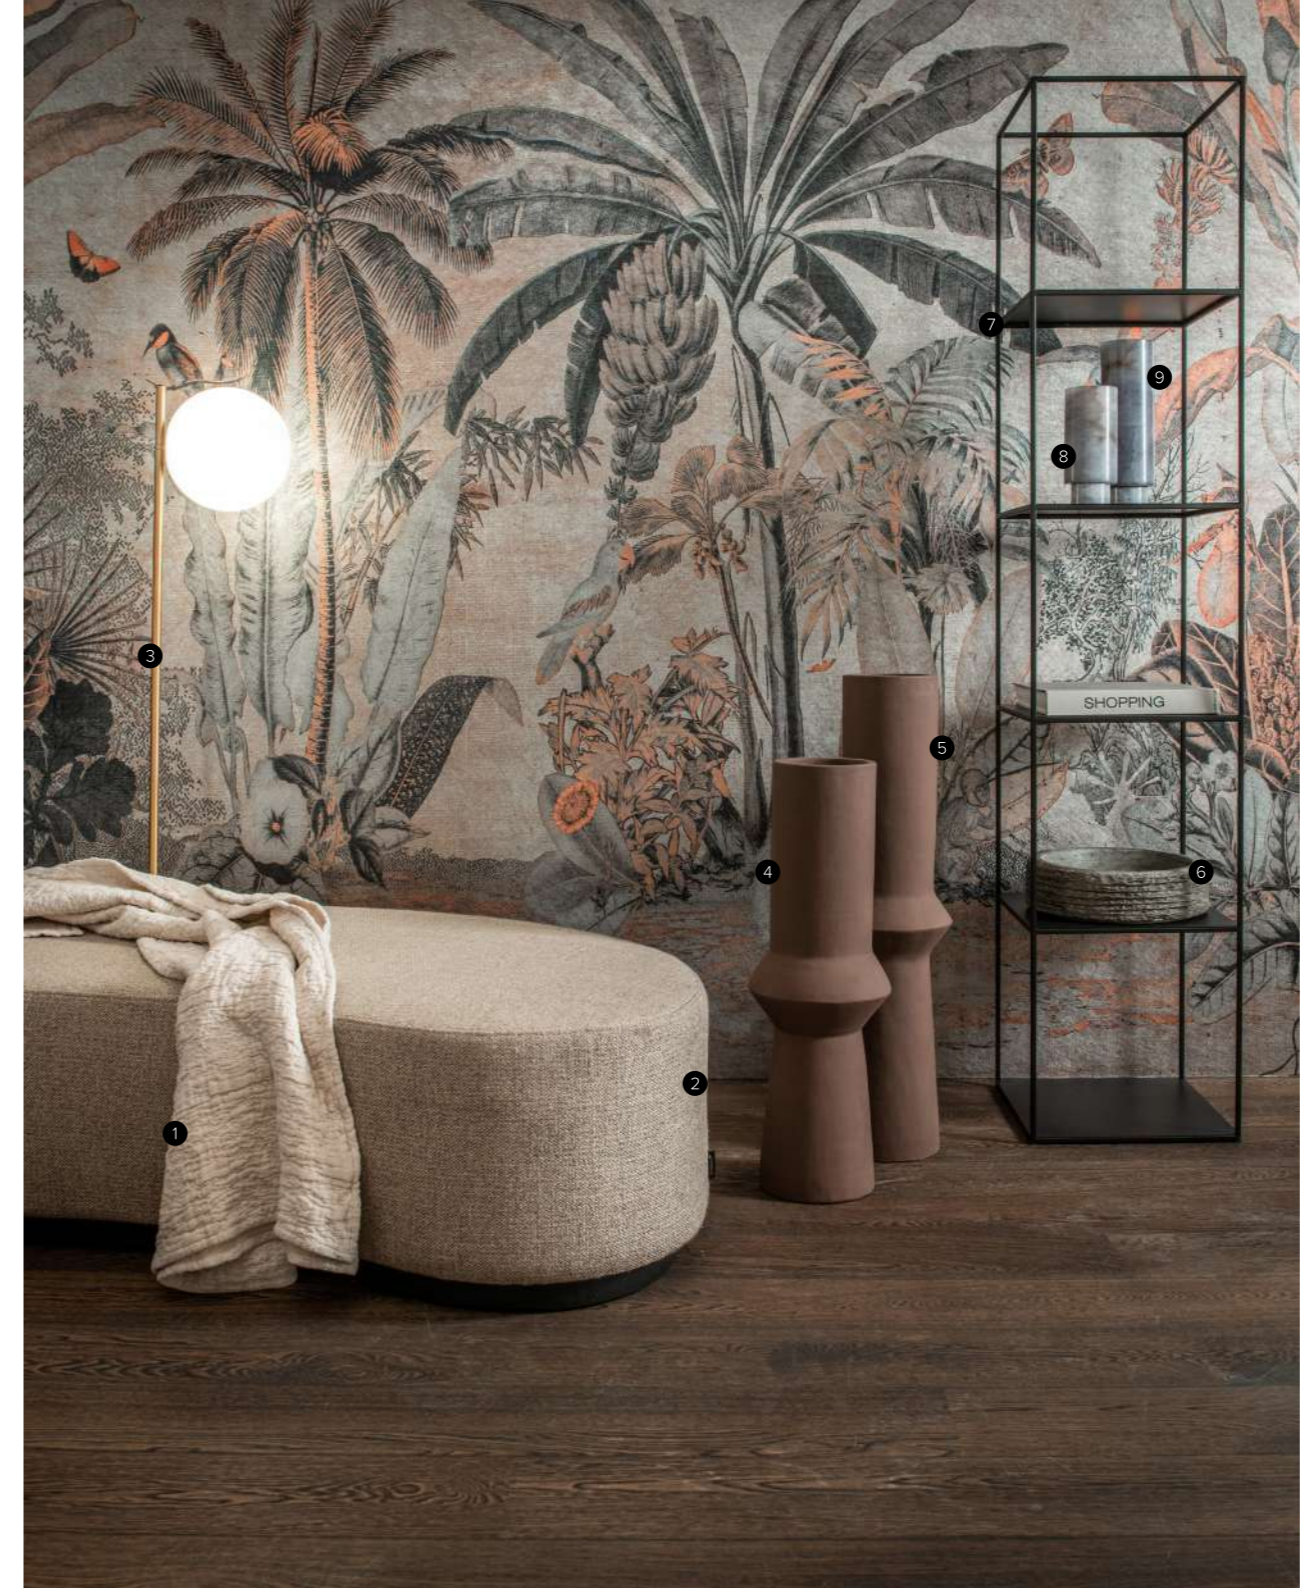

- 1 **APEX one-seater** / upholstered - marmolada 03 fabric / L69 X W67 X H80 CM / ONE-T1/CLO5
- 2 **GENOA side table M** / powdercoated metal/ veneer - black stained oak / D35 X H70 CM / TA5-S11/BLA
- 3 **ANDO table lamp** / ANDO table lamp / D30 X H34 CM / LI2-C3/BE
- 4 **IVAN MELOTTI I artwork** / print on paper/ wooden frame / L85 X W105 X H7 CM / EF407
- 5 **KELLY ROGERS I artwork** / print on paper/ wooden frame / L60 X W85 X H2 CM / EF424
- 6 **LAKE carpet** / viscose / D200 CM / LAK200/BE

- 1 **ANEMONE throw** / cotton / linen/ polyester / L130 X H180 CM / ANE130180/CR
- 2 **CURVE stool** / upholstered - boston 2 fabric/ wood / L155 X W68 X H146 CM / CUR155S/BOS2
- 3 **MARCONI floor lamp** / marble/ metal/ frosted glass / L34 X W25,5 X H77 CM / LI3-S1/GO
- 4 **ARIA vase S** / colored terracotta / D25 X H75,5 CM / LV2-C2/BR
- 5 **ARIA vase M** / colored terracotta / D25 X H89,5 CM / LV2-C22/BR
- 6 **ISMAIL bowl M** / slate stone / D35 X H10 CM / DI7-C2/DSL
- 7 **MANIFEST rack** / powdercoated metal / L40 X W40 X H200 CM / ST3-S1/BLA
- 8 **LASCAR tealight M** / alabaster / D10 X H22,5 CM / LV1-C2/MIX
- 9 **LASCAR tealight L** / alabaster / D10 X H33 CM / LV1-C3/MIX