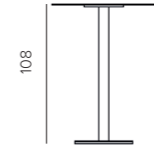

TECHNICAL SPECIFICATIONS

Ceramic top in combination with a powdercoated metal base.

∅ 80

BARI BAR ROUND 80 CM
TA7-C1

108

80

BARI BAR SQUARE 80 CM
TA7-C2

108