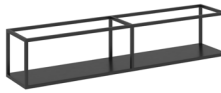

MANIFEST rack S
powdercoated metal
L16 X W80 X H16 CM