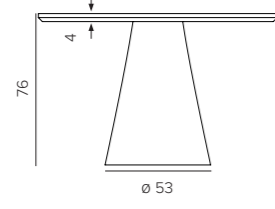

∅ 120

∅ 53

∅ 152

∅ 53

TECHNICAL SPECIFICATIONS

Ceramic top in combination with a powdercoated metal base.

∅ 80

108

80

108

TECHNICAL SPECIFICATIONS

Ceramic top in combination with a powdercoated metal base.

∅ 152

75

∅ 63

TECHNICAL SPECIFICATIONS

Top in MDF with 0.6cm veneered finish, with a black powder-coated metal frame

∅ 80

74

80

74

TECHNICAL SPECIFICATIONS

Ceramic top in combination with a powdercoated metal base.