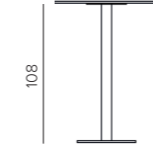

∅ 120

∅ 53

∅ 152

∅ 53

TECHNICAL SPECIFICATIONS

Ceramic top in combination with a powdercoated metal base.

∅ 80

108

80

108

TECHNICAL SPECIFICATIONS

Ceramic top in combination with a powdercoated metal base.

∅ 152

75

∅ 63

TECHNICAL SPECIFICATIONS

Top in MDF with 0.6cm veneered finish, with a black powder-coated metal frame

∅ 80

74

80

74

TECHNICAL SPECIFICATIONS

Ceramic top in combination with a powdercoated metal base.