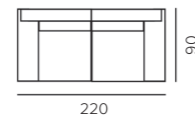

LUGANO 220 SOFA
LUG220

TECHNICAL SPECIFICATIONS

STRUCTURAL FRAME: beech, chipboard, wavy spring,
CONTENT OF SEAT CUSHION: foam T30, thickness 16 cm,
CONTENT OF BACK REST CUSHION: granulate + silicone ball
CONTENT OF PILLOWS: silicone ball

TECHNICAL SPECIFICATIONS

STRUCTURAL FRAME: beech, chipboard, wavy spring,
CONTENT OF SEAT CUSHION: foam T30/45, pocket spring 7 cm, HR foam 2 cm, foam T30/30 7 cm, foam T30/30 2 cm
CONTENT OF BACK REST CUSHION : foam T30/45 7 cm, foam T30/30, foam T23/16 (very soft), foam T30/30 2cm

TECHNICAL SPECIFICATIONS

STRUCTURAL FRAME: beech, chipboard, wavy spring,
CONTENT OF SEAT CUSHION: foam T28/30, thickness 10 cm
CONTENT OF BACK REST CUSHION: granulate + silicone ball
CONTENT OF PILLOWS: silicone ball