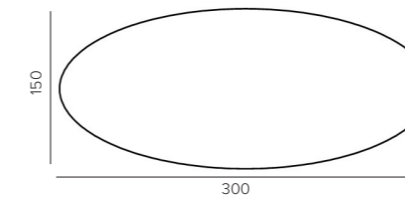

AMMAN DINING TABLE
TA1-C6/MIX

TECHNICAL SPECIFICATIONS
Ceramic top in combination with a powdercoated metal base.