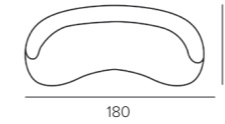

CURVE SOFA
CUR180