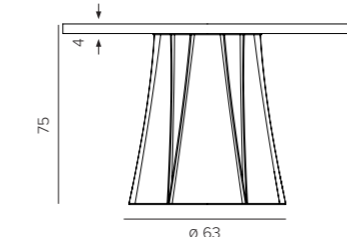

BOSTON WIRED TABLE ROUND 152 CM
F9-W22

75

∅ 63

TECHNICAL SPECIFICATIONS

Top in MDF with 0.6cm veneered finish, with a black powder-coated metal frame