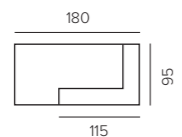

CALI CHAISE LONGUE
CALI95180R

TECHNICAL SPECIFICATIONS

FRAME MATERIAL: Beech Wood; Chipboard
LEG TYPE: Plastic glider
FABRIC COMPOSITION: 97% polyester, 3% nylon
SPRINGS/BELTS: Wavy spring
SEW TYPE: French seam
SEAT FILLING: Foam: 30 kg / m³
Thickness: 60 mm, wadding 300 m²
Foam: 18 kg / m³
Thickness: 70 mm, wadding 300 g / m²

TECHNICAL SPECIFICATIONS

FRAME MATERIAL: Beech Wood; Chipboard
LEG TYPE: Plastic glider
FABRIC COMPOSITION: 97% polyester, 3% nylon
SPRINGS/BELTS: Wavy spring
SEW TYPE: French seam
SEAT FILLING: Foam: 30 kg / m³
Thickness: 60 mm, wadding 300 m²
Foam: 18 kg / m³
Thickness: 70 mm, wadding 300 g / m²

TECHNICAL SPECIFICATIONS

CALI CHAISE LONGUE
CALI95180L L95 X W180 X L115
CALI95180R L95 X W180 X L115
INNER FRAME STRUCTURE: beech and pine wood, chipboard, polyester wool 150g/m²
frame using wavy springs
SEAT FILLING: foam: 30kg/m³ thickness of 60mm, polyester wool 300g/m², belts,
foam: 30kg/m³, 70mm polyester wool 300g/m³
BACKREST FILLING: foam: 30kg/m³, 70mm polyester wool 300g/m³