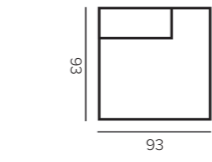

BRESCIA PARTIAL LEFT
BRE95L