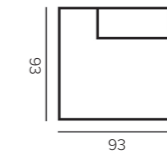

BRESCIA PARTIAL RIGHT
BRE95R

TECHNICAL SPECIFICATIONS

FRAME MATERIAL: Beech Wood; Chipboard
LEG TYPE: Plastic glider
FABRIC COMPOSITION: 97% polyester, 3% nylon
SPRINGS/BELTS: Wavy spring
SEW TYPE: French seam
SEAT FILLING: Foam: 30 kg / m³
Thickness: 60 mm
Wadding 300 m²
Foam: 18 kg / m³
Thickness: 70 mm
Wadding 300 g / m²

TECHNICAL SPECIFICATIONS

FRAME MATERIAL: Beech Wood; Chipboard
LEG TYPE: Plastic glider
FABRIC COMPOSITION: 97% polyester, 3% nylon
SPRINGS/BELTS: Wavy spring
SEW TYPE: French seam
SEAT FILLING: Foam: 30 kg / m³
Thickness: 60 mm
Wadding 300 m²
Foam: 18 kg / m³
Thickness: 70 mm
Wadding 300 g / m²

TECHNICAL SPECIFICATIONS

MONZA MODULAR SOFA + POUF
INNER FRAME STRUCTURE: solid beech wood.
frame using springs
SEAT FILLING: PU foam T3030, felt, cotton wool,
boxsprings, feathers mixed with
silicon balls and foam sticks
BACKREST FILLING: foam with silicone balls lux mixed
with foam sticks