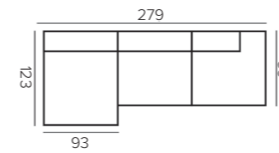

BRESCIA LEFT CORNER SOFA
BRE125280