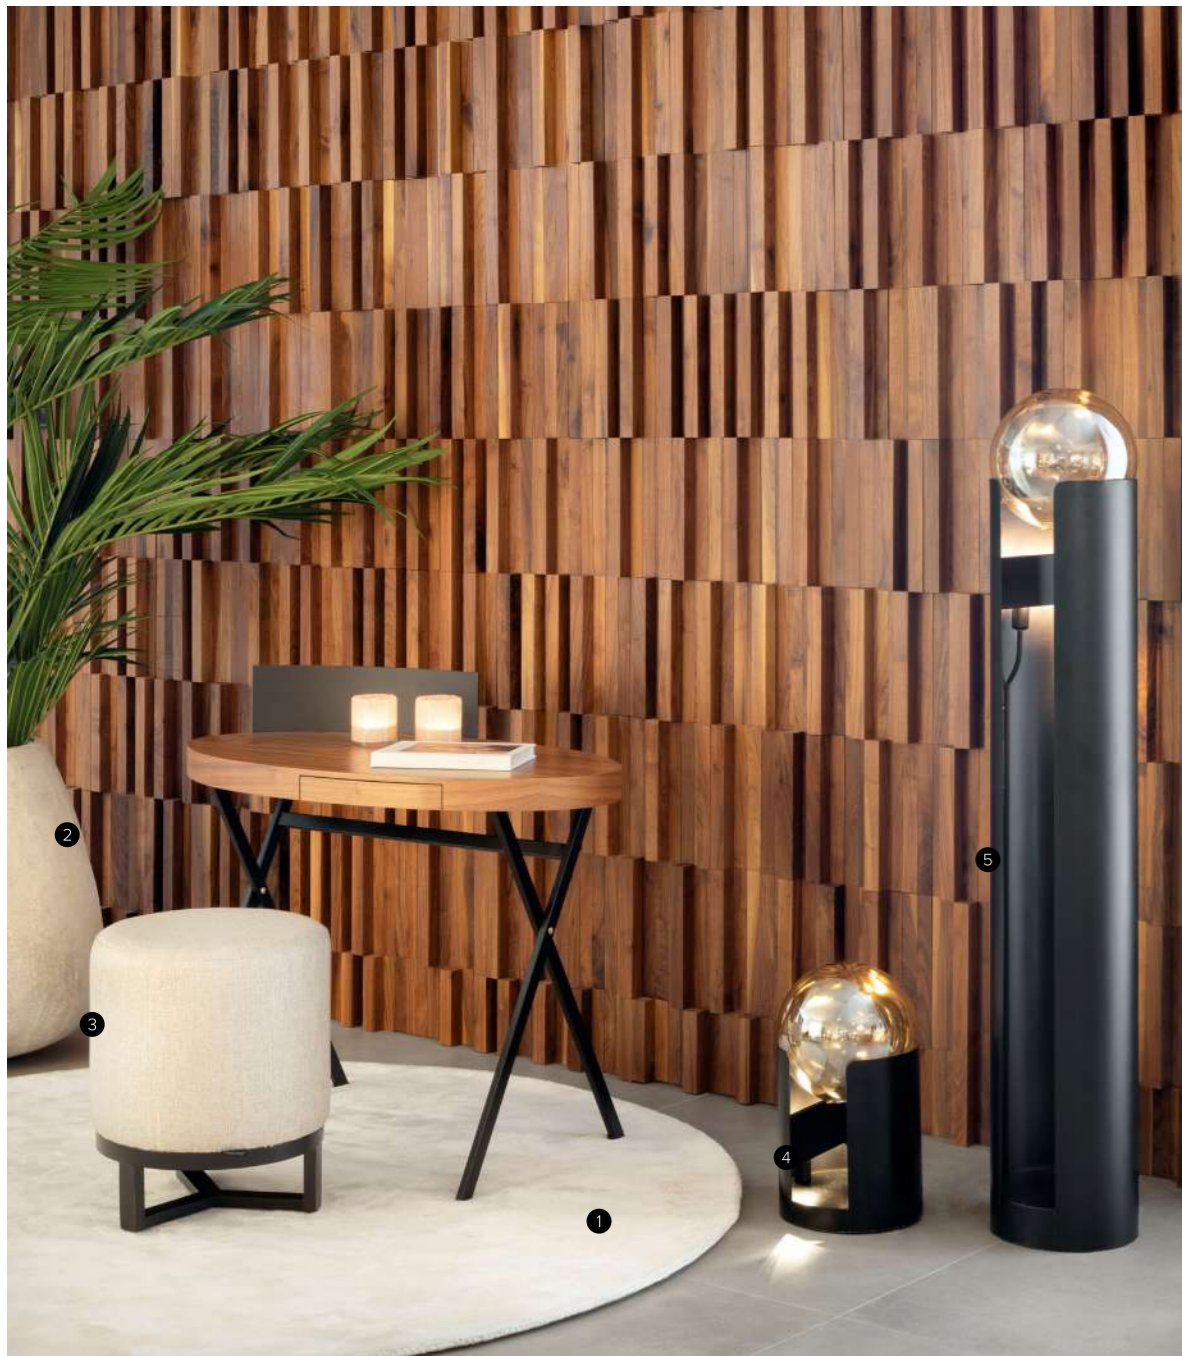

- 1 **LAKE carpet** / viscose / D200 CM / LAK200/BE
- 2 **ARECA planter L** / terracotta / D65 X H70 CM / LV6-C9/BE
- 3 **FLYNN stool** / upholstered – manu 03 fabric [RONALDO] wood / D43 X H50 CM / CH6-T1/RON03
- 4 **HENG table lamp** / electroplated metal/ amber colored glass / D20 X H42 CM / LI2-S6/MIX
- 5 **HENG floor lamp** / electroplated metal/ amber colored glass / D20 X H146 CM / LI3-S7/MIX