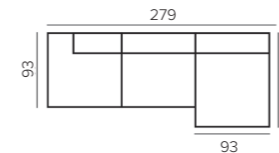

BRESCIA RIGHT CORNER SOFA
BRE 280125