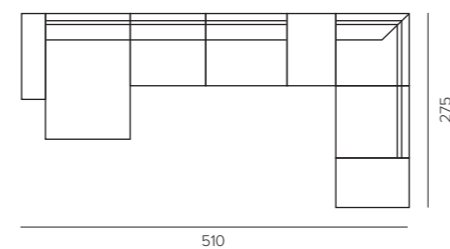

MONZA MODULAR SOFA
MON510275