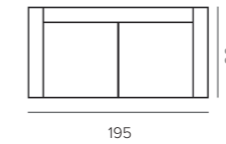

LAGOS SOFA
LAGOS195SOF

TECHNICAL SPECIFICATIONS

PRIMARY MATERIAL: wood, foam
USAGE SITUATION: Indoor
FRAME MATERIAL: Beech Wood
FABRIC COMPOSITION: fabric: 97% polyester, 3% nylon
SEAT FILLING: CMHR 3030
BACK FILLING: CMHR 3030

TECHNICAL SPECIFICATIONS

FRAME MATERIAL: Beech wood, pine wood, furniture board, fiberboard frame
LEG TYPE: Beech Wood
FABRIC COMPOSITION: 100% polyester
SPRINGS/BELTS: Upholstery belts
SEW TYPE: various including Viping
SEAT FILLING: sleeping function Sedaflex 140/10M, Soam T2838
BACK FILLING: upholstery belts, foam T2538 beech wood