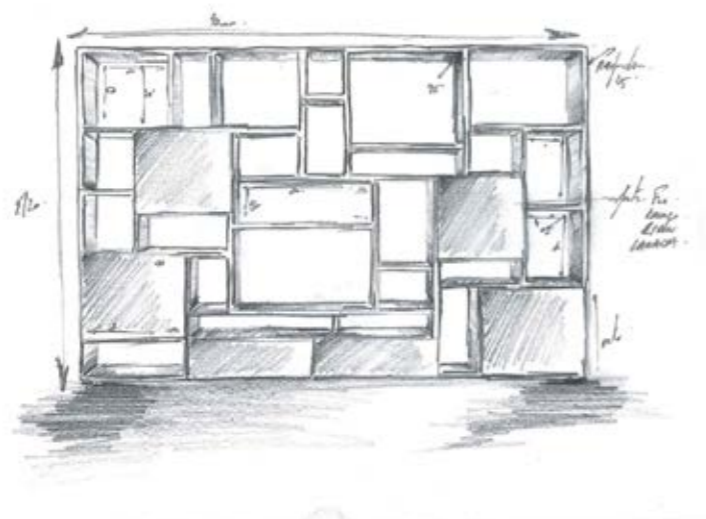

CHESTS & SIDEBOARDS