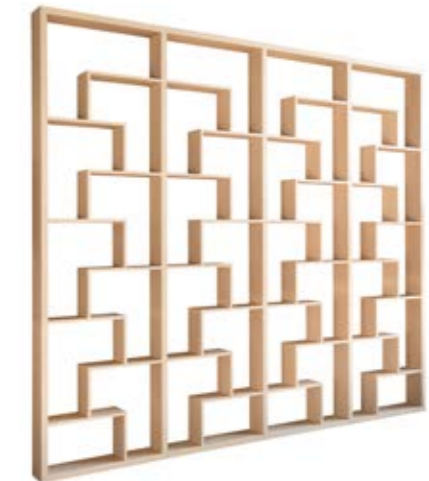

# Claustra

Shelf in wood.

Finishes:

- Oak (natural or sand)
- Walnut natural

Width	Depth	Height
80	18	280
90	18	220

Other sizes on demand.

# Mao

Shelves in wood, frame in steel.

Chest of 2 drawers and sideboard 1 flap, door in option.

Shelves finishes:

- Tinted oak
- Walnut natural
- Brushed oak
- Double wired oak
- Lacquered matt

	Width	Depth	Height
Single	125	40	228
Single	125	40	272
Double	240	40	228
Double	240	40	272
Triple	355	40	228
Triple	355	40	272
Chest of drawers	103	40	39
Sideboard	103	40	39