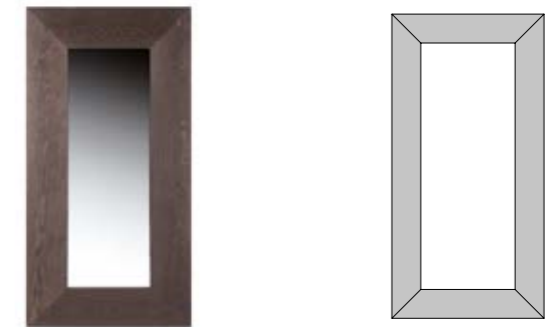

# Cubix

Frame in wood, available in tinted oak or matt lacquered.

Height	Width	Depth	Height	Width	Depth
80	80	10	160	80	10
100	100	10	200	100	10
120	60	10			