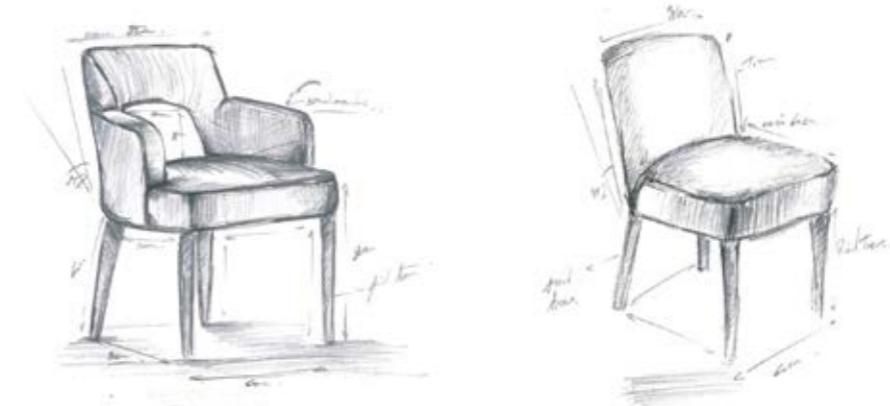

Rio Bar

Ashwood frame and legs, rattan weaving backrest, double layer of leather seat.

Width	Depth	Height	Seat height	Fabric
52,5	58	113	75,5	-