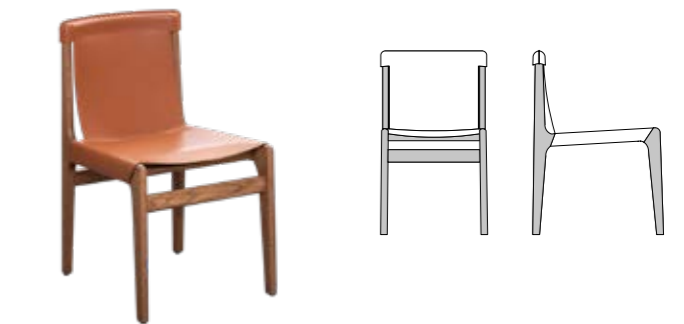

Murano NEW

Ashwood frame and legs, leather seat and backrest.

Width	Depth	Height	Seat height	Fabric
47	59	81,5	47	-