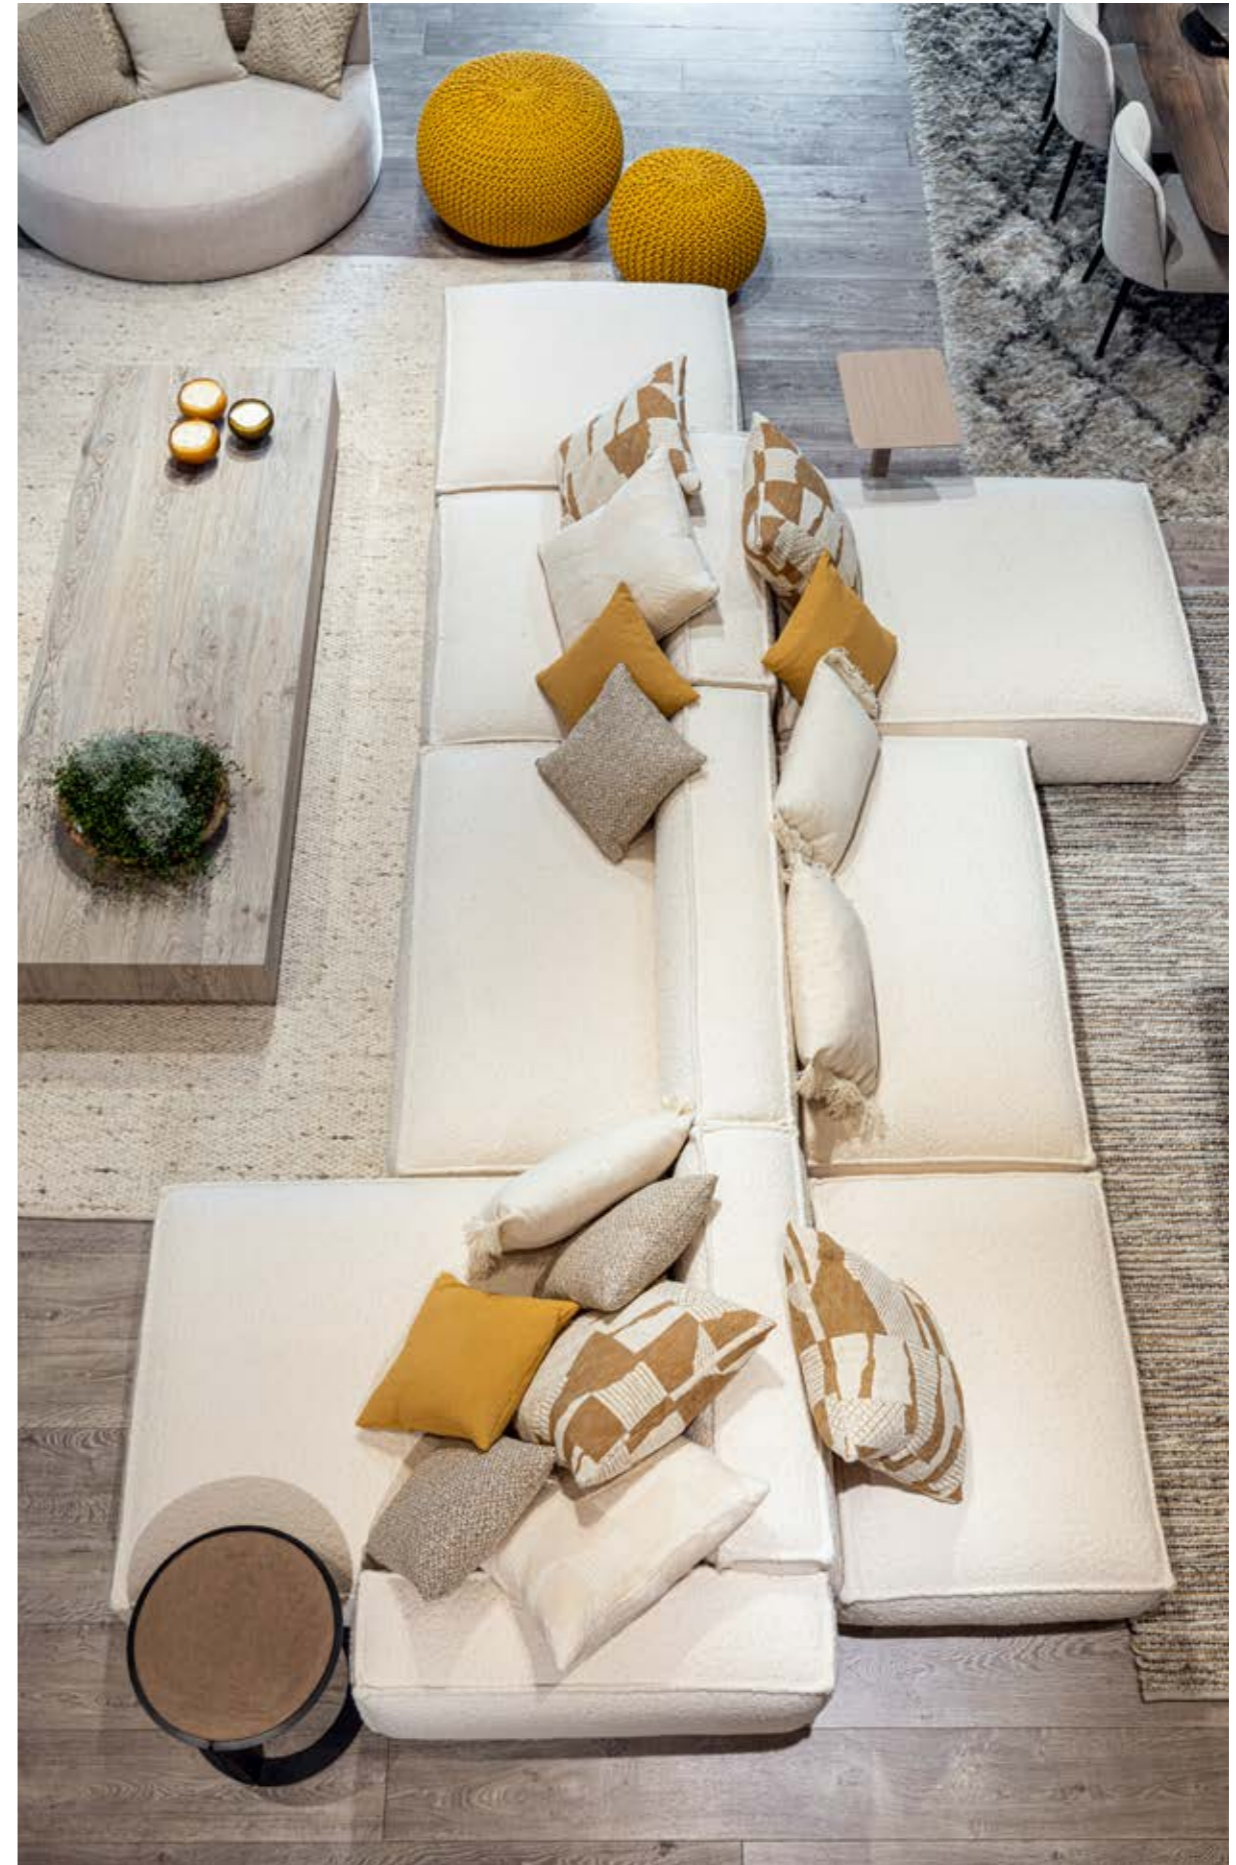

# Trulli Double

Frame in solid wood, fully removable.  
Extra cushions not included.

Height

Model	Width	Depth	Total	Seat	Arm	Cushions	Cushions	Fabric
<b>Central</b>	75	150	74	38	-	2x 60*40	-	7 m
	125	150	74	38	-	4x 60*40	-	9,5 m
	220	150	74	38	-	6x 60*40	-	16 m
	250	150	74	38	-	8x 60*40	-	19 m
	300	150	74	38	-	8x 60*40	-	20 m