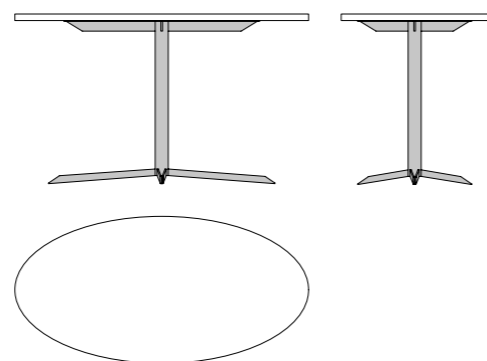

Flo Bar

Table top in wood, leg in steel.

Table top: thickness 4 cm, straight or beveled edges.

Available finishes:

- Tinted oak
- Walnut natural
- Brushed oak
- Double wired oak
- Cold metallization
- Lacquered matt
- Canada solid oak (with strapping)
- Montreal solid oak
- Oslo solid oak
- Solid elm
- Lacquered shining
- Ceramics

Width	Depth	Height
180	90	105